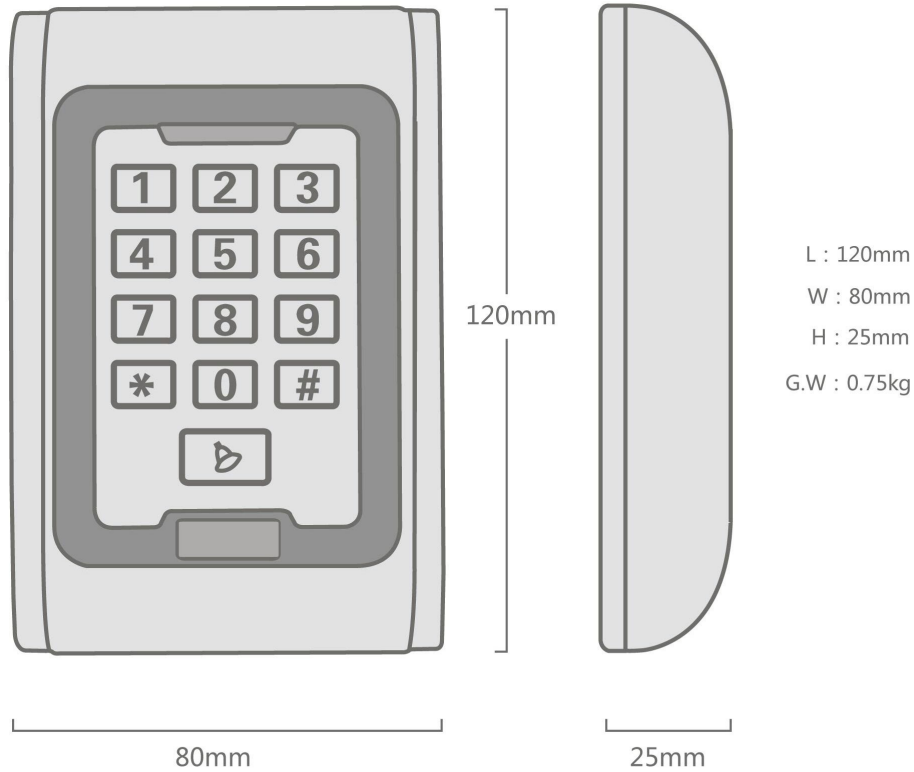

Dimension and Weight

GAO Group GAORFID.com GAOTek.com GAOResearch.com	Toll Free (USA & Canada) 1-877-585-9555 All Other Areas 416-292-0038 Dial Ext.601 for Sales Ext.602 for Other Inquiries sales@GAORFID.com